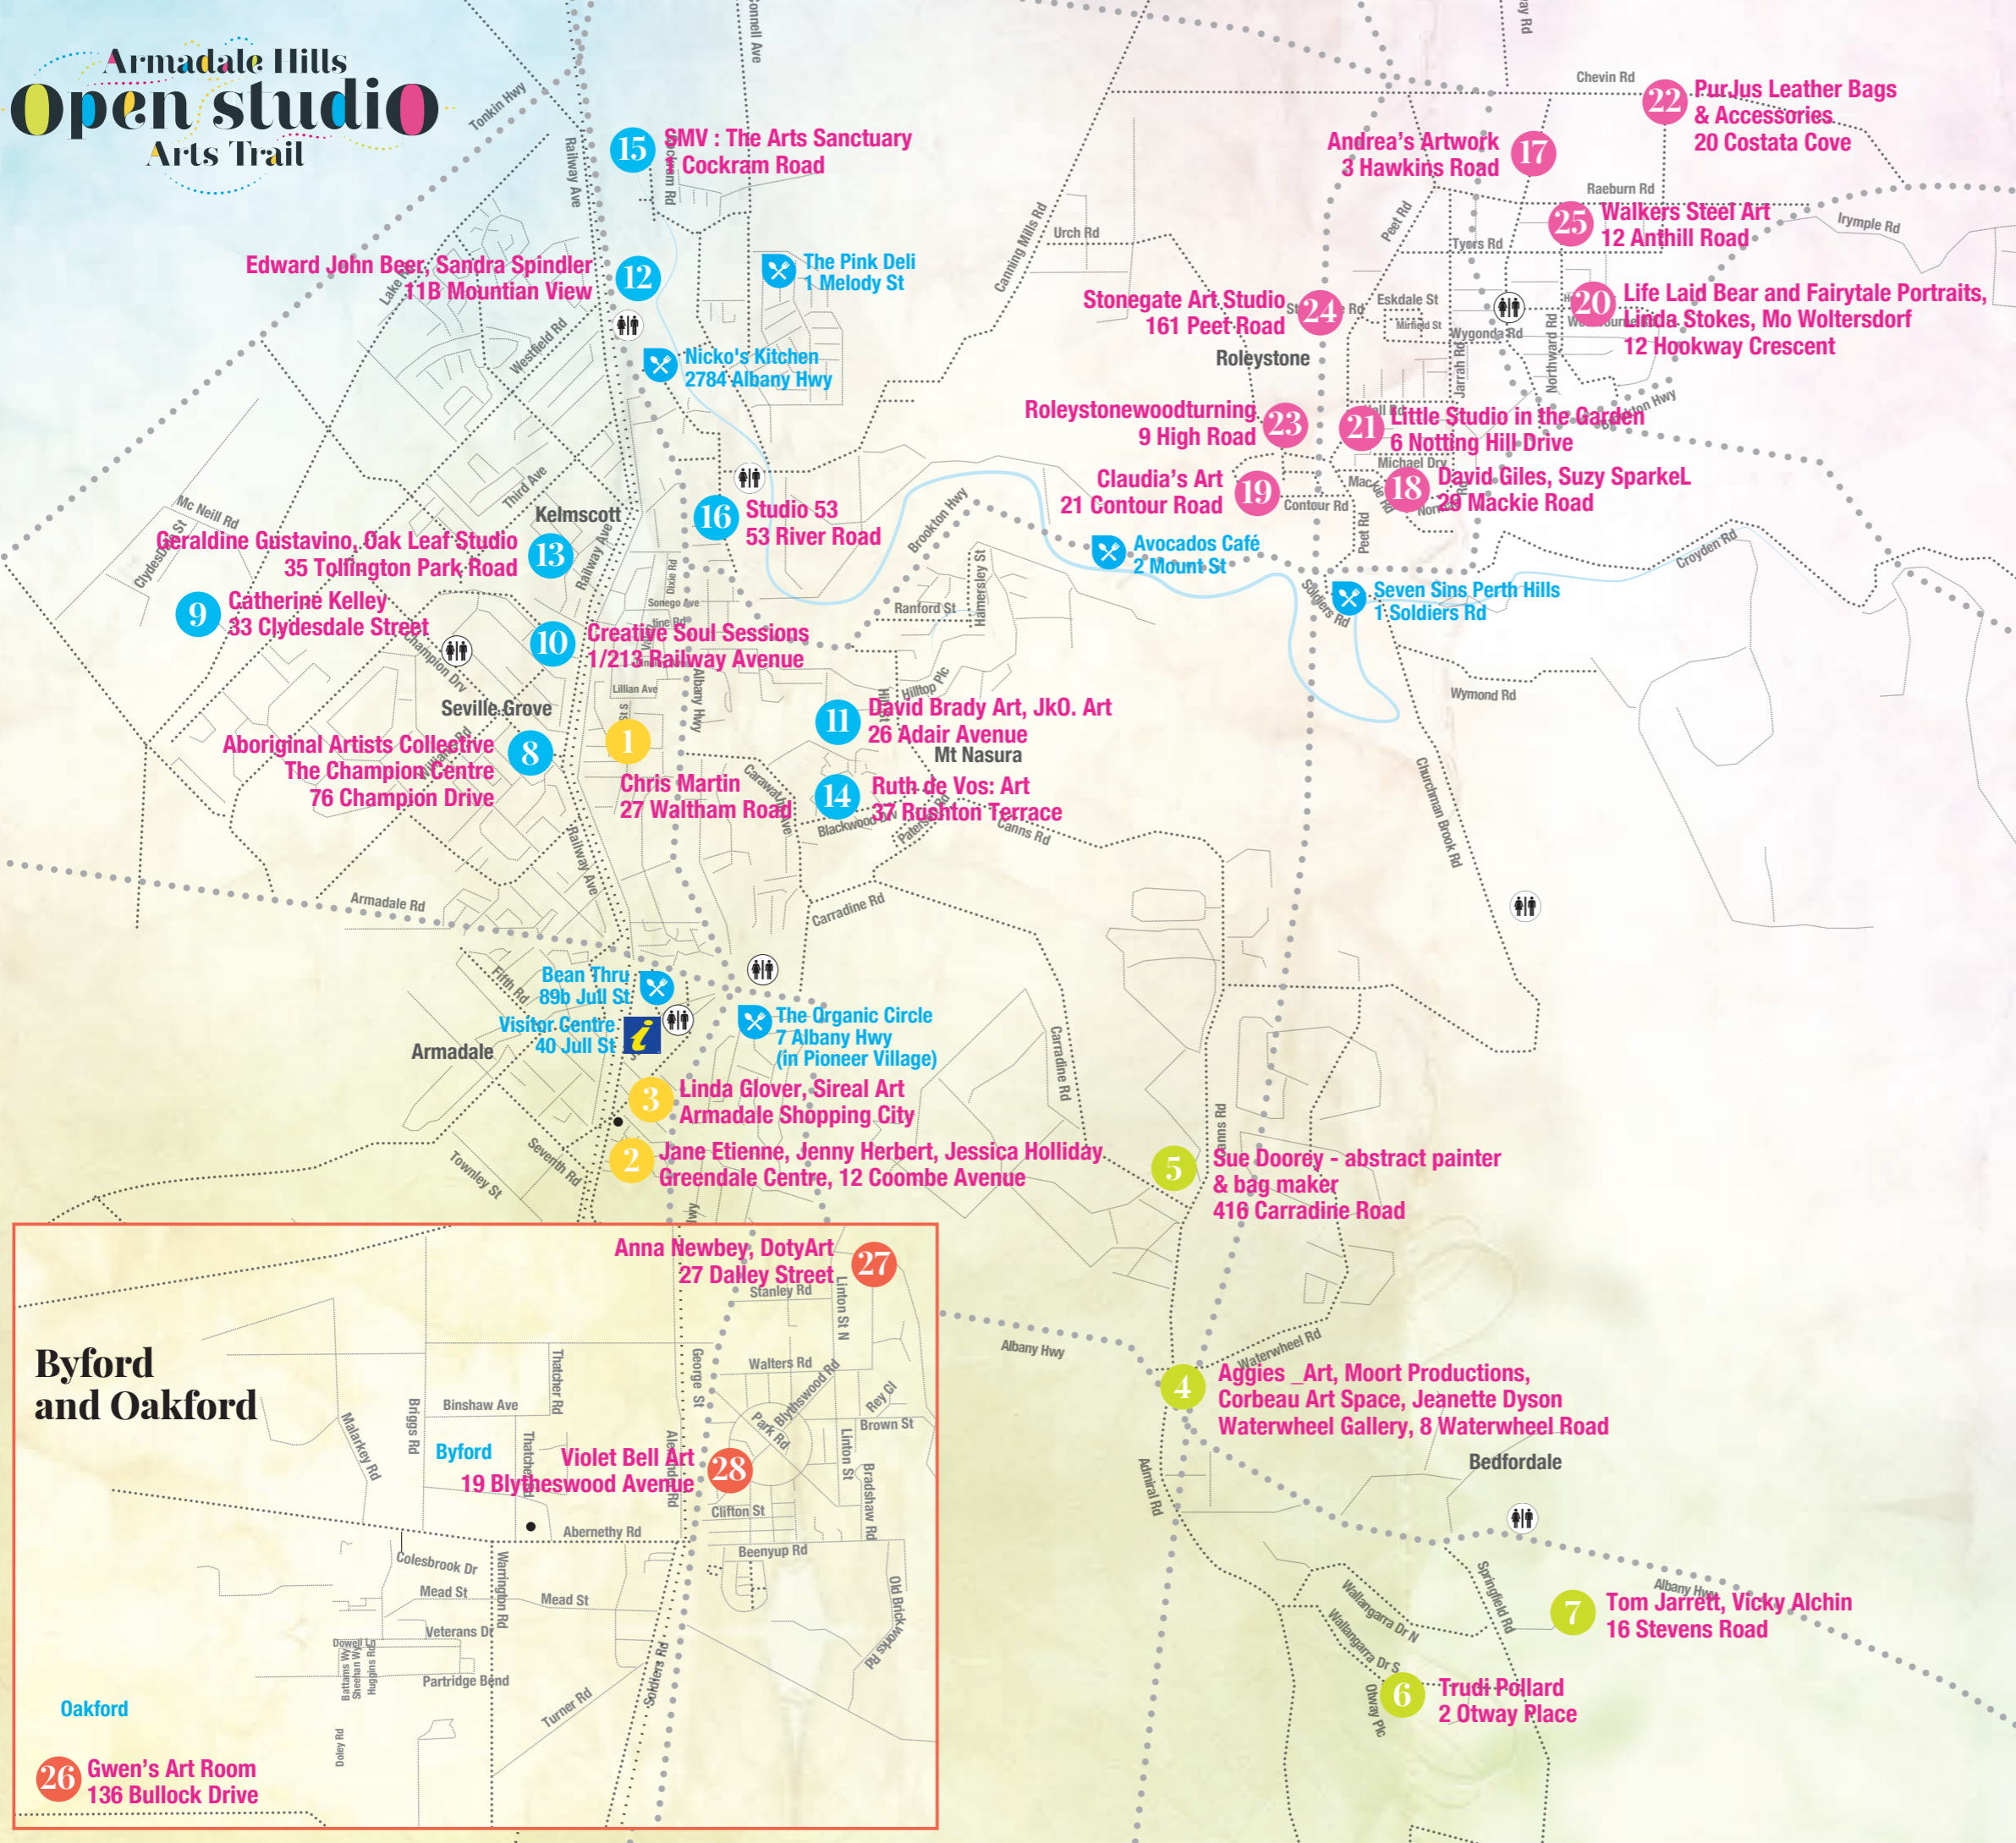

Armadale Hills Open studio Arts Trail

Artist/Studio Name by Region

Armadale

- 1 Chris Martin
- 2 Jane Etienne
- 2 Jenny Herbert
- 2 Jessica Holliday
- 3 Linda Glover
- 3 Sireal Art

Bedfordale

- 4 Aggies _Art
- 4 Moort Productions
- 4 Corbeau Art Space
- 4 Jeanette Dyson
- 5 Sue Doorey - abstract painter & bag maker
- 6 Trudi Pollard
- 7 Tom Jarrett
- 7 Vicky Alchin

Kelmscott, Mount Nasura, Seville Grove & Champion Lakes

- 8 Aboriginal Artists Collective
- 9 Catherine Kelley
- 10 Creative Soul Sessions
- 11 David Brady Art
- 11 JkO. Art
- 12 Edward John Beer
- 12 Sandra Spindler
- 13 Geraldine Gustavino
- 13 Oak Leaf Studio
- 14 Ruth de Vos: Art
- 15 SMV : The Arts Sanctuary
- 16 Studio 53

Roleystone

- 17 Andrea's Artwork
- 18 David Giles
- 18 Suzy SparkeL
- 19 Claudia's Art
- 20 Life Laid Bear and Fairytale Portraits
- 20 Linda Stokes
- 20 Mo Woltersdorf
- 21 Little Studio in the Garden
- 22 PurJus Leather Bags & Accessories
- 23 Roleystonewoodturning
- 24 Stonegate Art Studio
- 25 Walkers Steel Art

Byford and Oakford

- 26 Gwen's Art Room
- 27 Anna Newbey
- 27 DotyArt
- 28 Violet Bell Art