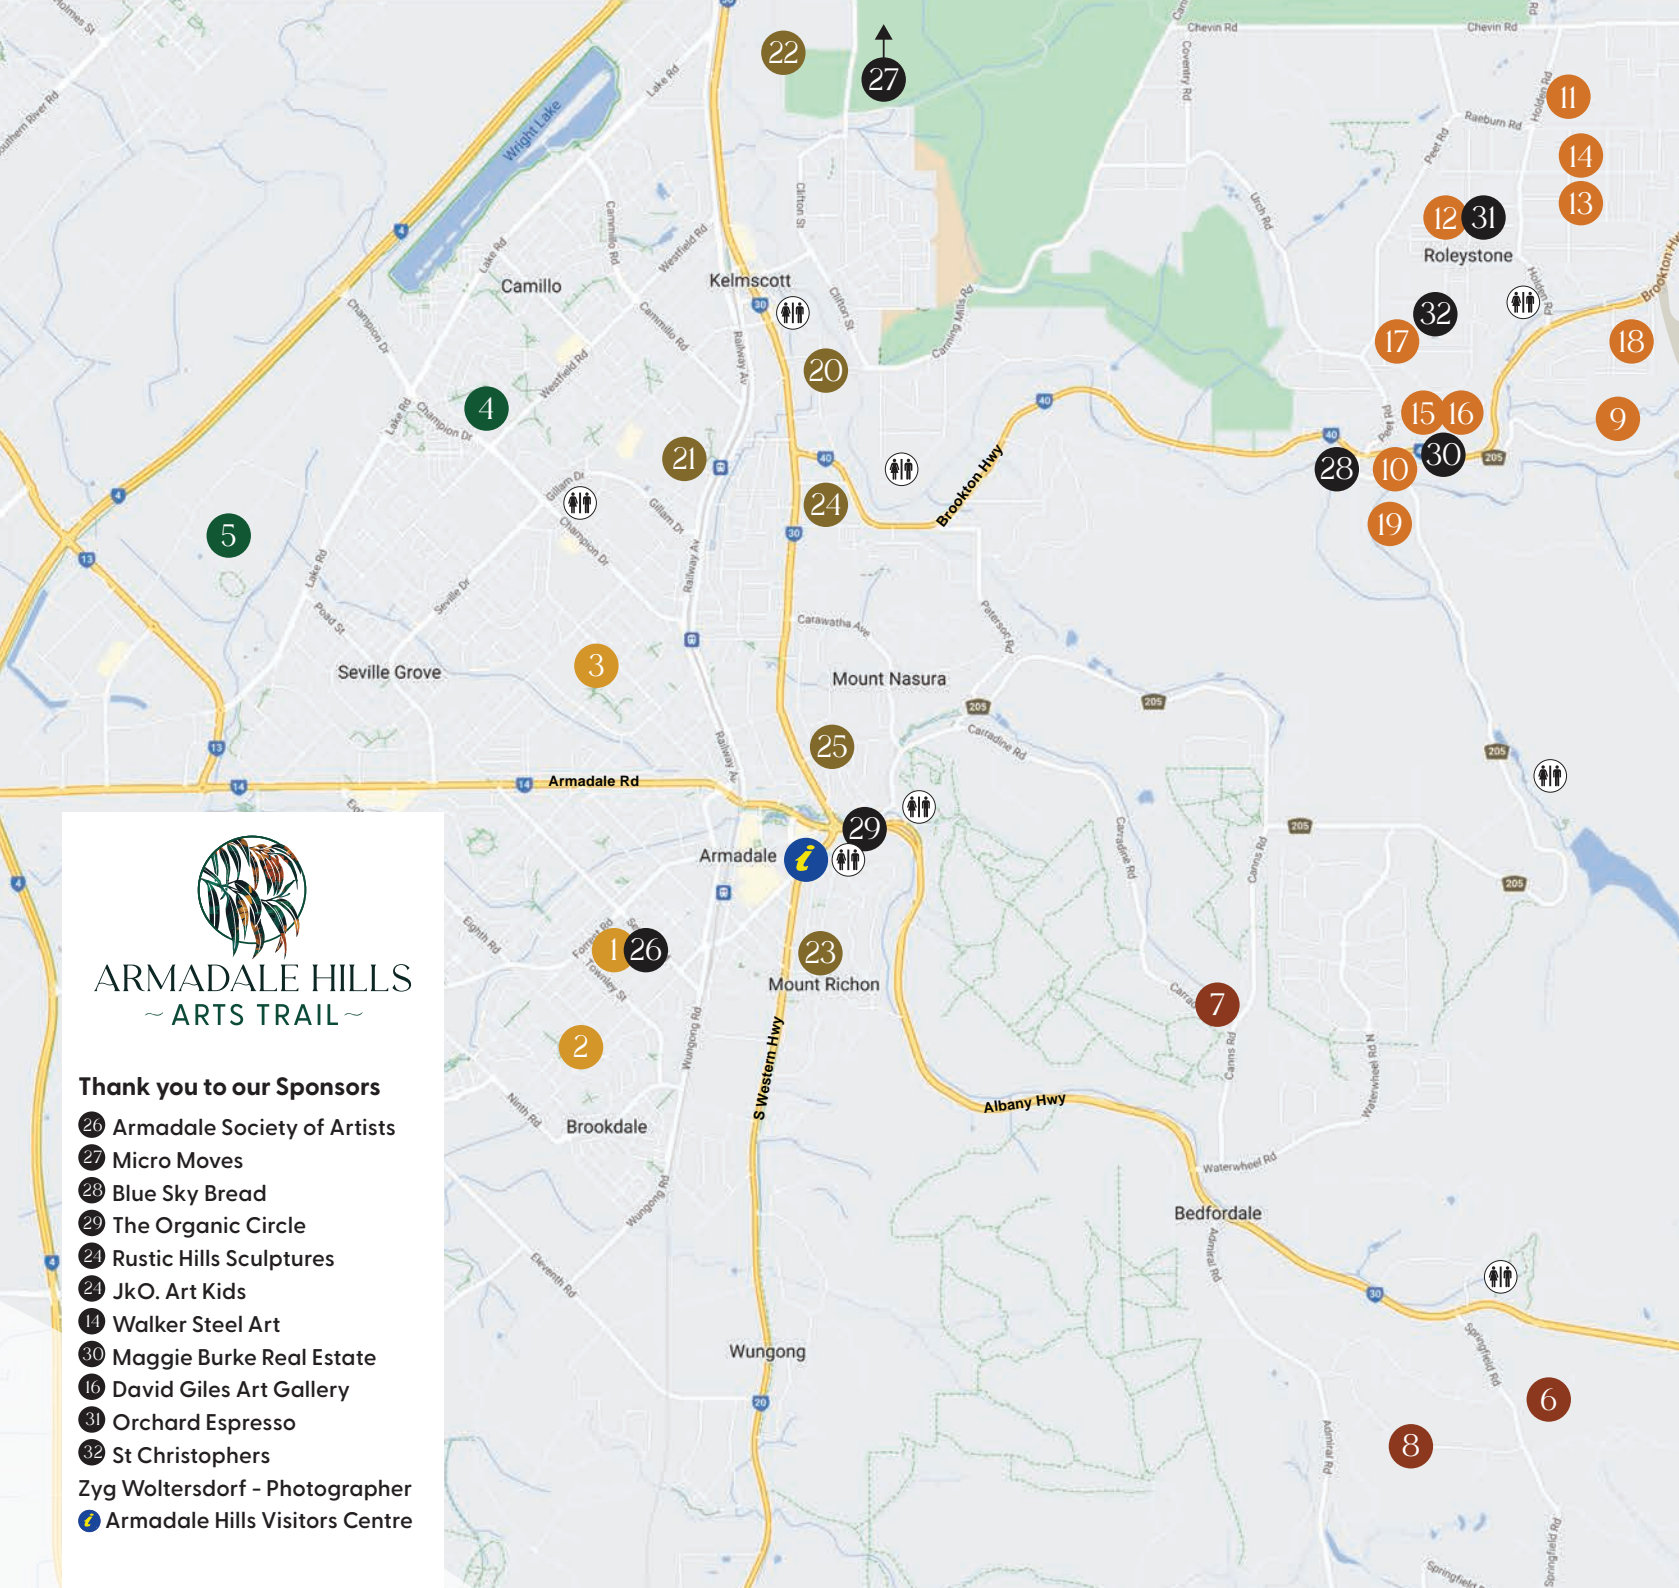

ARMADALE HILLS ~ ARTS TRAIL ~

Thank you to our Sponsors

- 26 Armadale Society of Artists
- 27 Micro Moves
- 28 Blue Sky Bread
- 29 The Organic Circle
- 24 Rustic Hills Sculptures
- 24 JkO. Art Kids
- 14 Walker Steel Art
- 30 Maggie Burke Real Estate
- 16 David Giles Art Gallery
- 31 Orchard Espresso
- 32 St Christophers
- Zyg Woltersdorf - Photographer
- 4 Armadale Hills Visitors Centre

Artist/Studio Name by Region Page

Armadale and Brookdale

- 1 Armadale Society of Artists8
- 2 Lesley Murray9
- 3 Peter Player10
- 3 Sandy De Luca10

Camillo and Champion Lakes

- 4 Darren Smith14
- 5 Catherine Kelley15
- 5 Linda Penny16

Bedforddale

- 6 Vicky Alchin18
- 6 Tom Jarrett19
- 7 Suzanne Doorey20
- 8 Trudi Pollard23
- 8 Helena Pollard23

Roystone

- 9 Rivka Cohen24
- 10 Jill Smith25
- 11 Andrea Gadd26
- 12 Jo-Ann Colyer27
- 13 Mo Woltersdorf28
- 13 Linda Stokes29
- 14 Robert Walker30
- 15 Tania Davey31
- 16 David Giles33
- 17 Trish Halloran34
- 18 Lucia Dulin35
- 19 Monika Tabain-Hoogland36

Kelmescott, Mt Nasura and Mt Richon

- 20 Martin Archer38
- 21 Jane Meleisea39
- 22 Art Sanctuary Foundation40
- 23 Anne Farrell42
- 23 Kate Faulds43
- 24 Jessamy Offszanka44
- 24 Corey Offszanka45
- 24 Scott Michell46
- 25 Allison Snell47